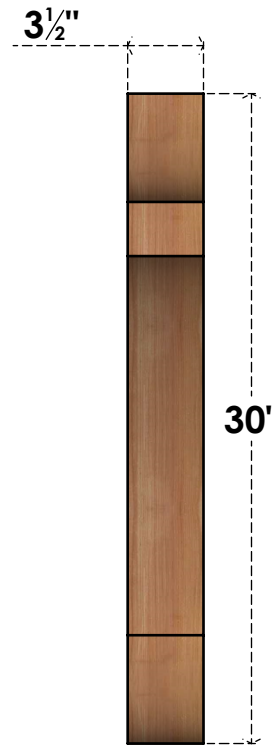

BRC04X26X30OLY00SWR

3 1/2"W X 26"D X 30"H OLYMPIC SMOOTH BRACE, WESTERN RED CEDAR

SIDE

FRONT

EKENA MILLWORK
 2300 WEST MAIN ST.
 CLARKSVILLE, TX 75426
 TOLL FREE: 866-607-0453
 WWW.EKENAMILLWORK.COM

NOTES

1. INSTALLATION TO BE COMPLETED IN ACCORDANCE WITH MANUFACTURER'S SPECIFICATIONS.
2. DRAWING MAY NOT BE TO SCALE
3. THIS DRAWING IS INTENDED FOR DESIGN AND PLANNING PURPOSES ONLY.
4. ALL INFORMATION CONTAINED HEREIN WAS CURRENT AT THE TIME OF DEVELOPMENT BUT MUST BE REVIEWED AND APPROVED BY THE PRODUCT MANUFACTURER TO BE CONSIDERED ACCURATE.
5. PRODUCTS ARE NOT KILN DRIED. THIS ITEM IS UNIQUE AND WILL CONTAIN THE NATURAL VARIATIONS THAT THE WOOD SPECIES OFFERS. THIS MAY RESULT IN VARIATIONS UP TO 1/4"