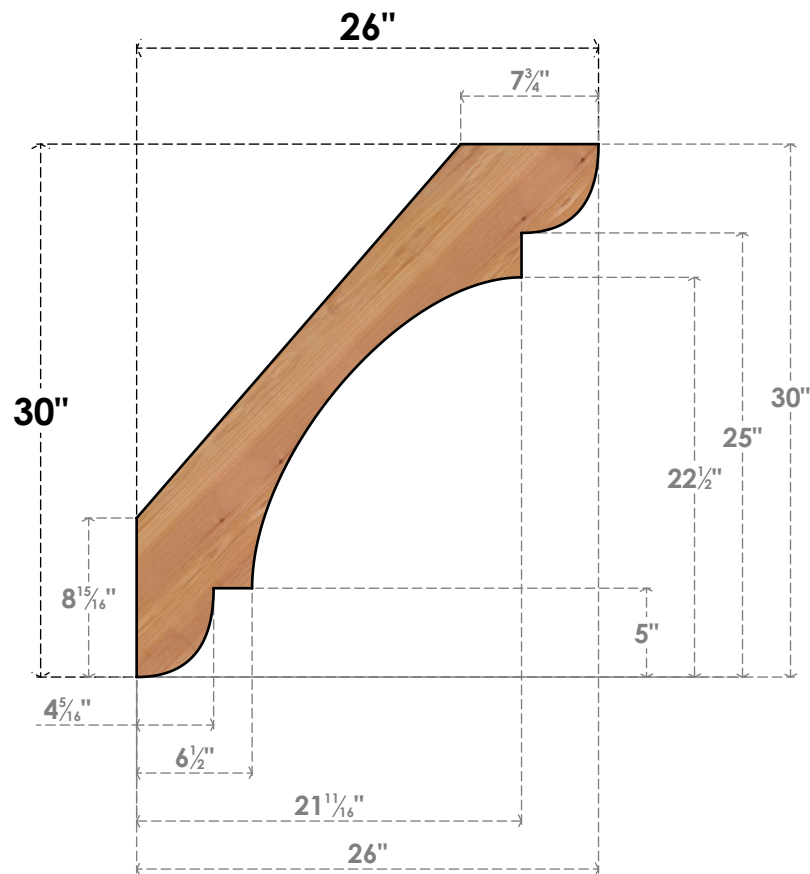

BRC04X26X30OLY00SWR

3 1/2"W X 26"D X 30"H OLYMPIC SMOOTH BRACE, WESTERN RED CEDAR

SIDE

FRONT

EKENA MILLWORK
 2300 WEST MAIN ST.
 CLARKSVILLE, TX 75426
 TOLL FREE: 866-607-0453
 WWW.EKENAMILLWORK.COM

NOTES

1. INSTALLATION TO BE COMPLETED IN ACCORDANCE WITH MANUFACTURER'S SPECIFICATIONS.
2. DRAWING MAY NOT BE TO SCALE
3. THIS DRAWING IS INTENDED FOR DESIGN AND PLANNING PURPOSES ONLY.
4. ALL INFORMATION CONTAINED HEREIN WAS CURRENT AT THE TIME OF DEVELOPMENT BUT MUST BE REVIEWED AND APPROVED BY THE PRODUCT MANUFACTURER TO BE CONSIDERED ACCURATE.
5. PRODUCTS ARE NOT KILN DRIED. THIS ITEM IS UNIQUE AND WILL CONTAIN THE NATURAL VARIATIONS THAT THE WOOD SPECIES OFFERS. THIS MAY RESULT IN VARIATIONS UP TO 1/4"